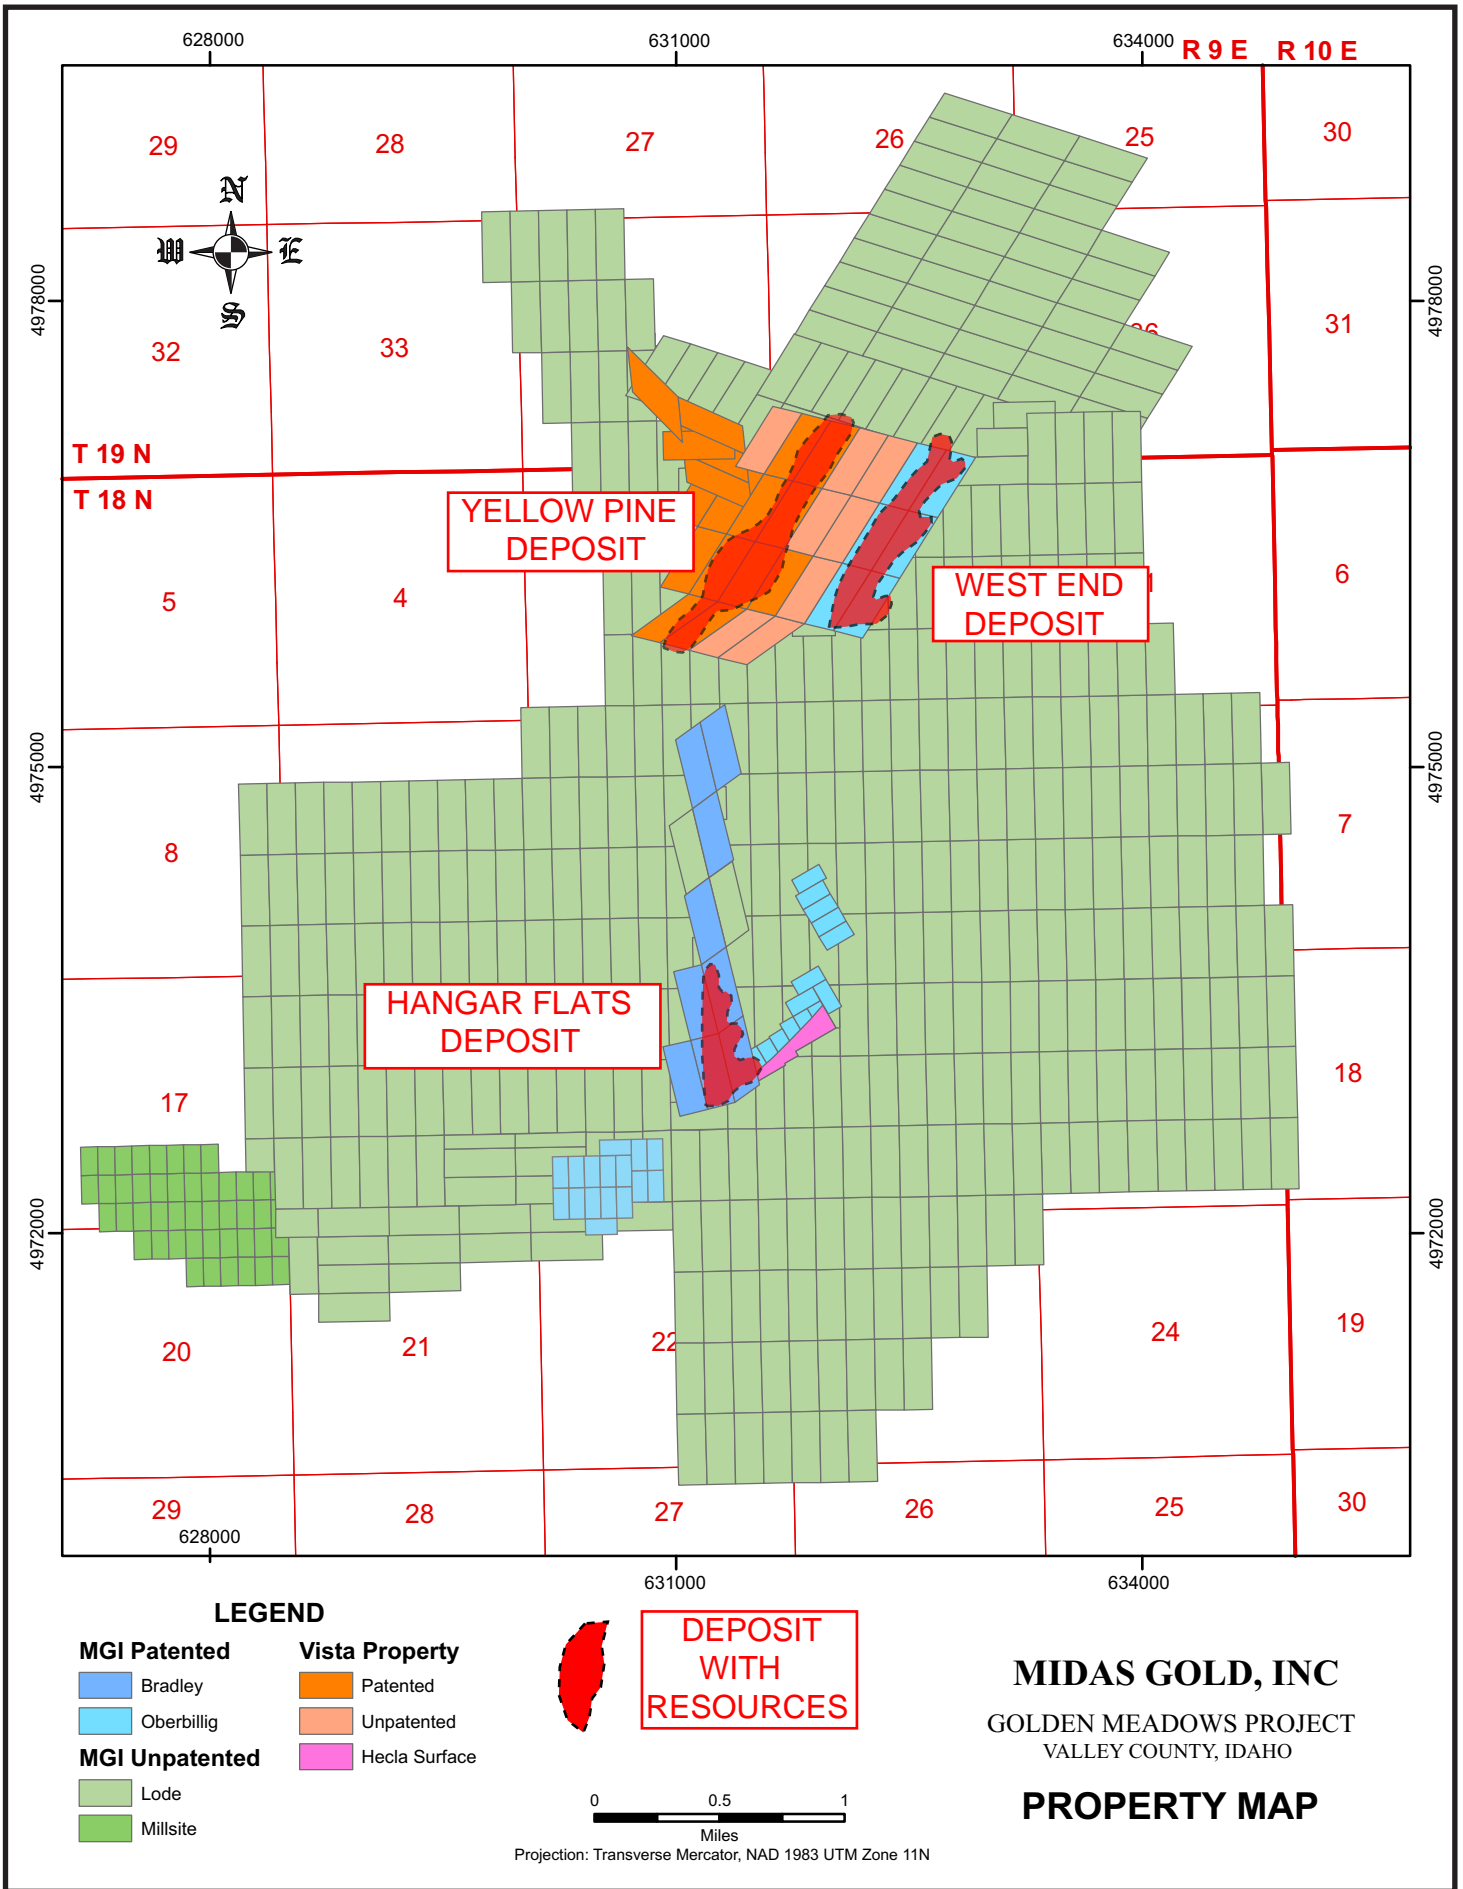

Legend

- Qal** Alluvium
- Tv** Tertiary Volcanics
- Ki** Quartz Monzonite
- Puq** Upper Quartzite
- Phm** Hermes Marble
- Pmq** Middle Quartzite
- Pmm** Middle Marble
- Pucs** Upper Calc-silicate
- Plq** Lower Quartzite
- Pqpc** Quartz-pebble Conglomerate
- Pfm** Fern Marble
- Plcs** Lower Calc-silicate
- Pqs** Quartzite Schist
- Contact
- Fault, dashed where approx.
- Fold

MIDAS GOLD INC.
 GOLDEN MEADOWS PROJECT
 VALLEY COUNTY, IDAHO
**YELLOW PINE DISTRICT
 GEOLOGY & PROSPECT MAP**

LEGEND

MGI Patented

- Bradley
- Oberbillig

MGI Unpatented

- Lode
- Millsite

Vista Property

- Patented
- Unpatented
- Hecla Surface

DEPOSIT
WITH
RESOURCES

Projection: Transverse Mercator, NAD 1983 UTM Zone 11N

MIDAS GOLD, INC

GOLDEN MEADOWS PROJECT
VALLEY COUNTY, IDAHO

PROPERTY MAP