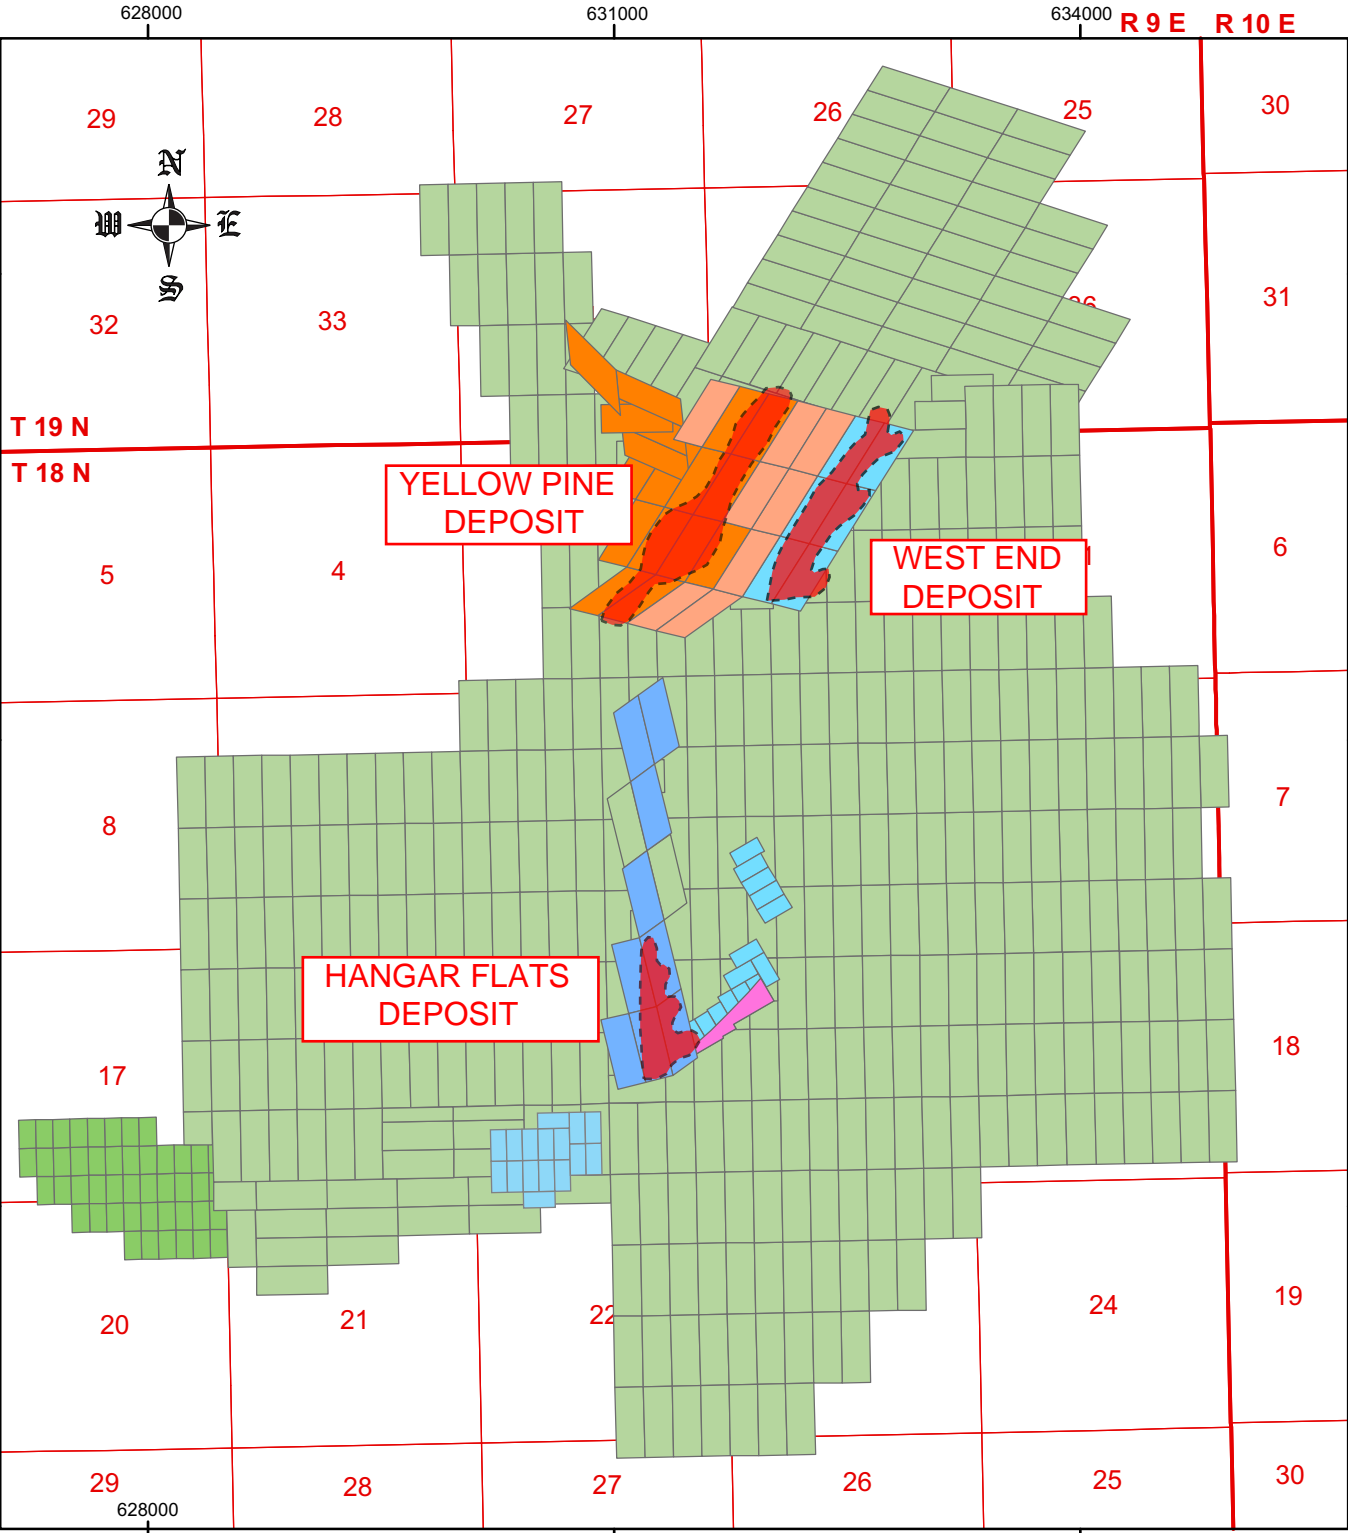

Legend

- Qal** Alluvium
- Tv** Tertiary Volcanics
- Ki** Quartz Monzonite
- Puq** Upper Quartzite
- Phm** Hermes Marble
- Pmq** Middle Quartzite
- Pmm** Middle Marble
- Pucs** Upper Calc-silicate
- Plq** Lower Quartzite
- Pqpc** Quartz-pebble Conglomerate
- Pfm** Fern Marble
- Plcs** Lower Calc-silicate
- Pqs** Quartzite Schist
- Contact
- Fault, dashed where approx.
- Fold

MIDAS GOLD INC.
 GOLDEN MEADOWS PROJECT
 VALLEY COUNTY, IDAHO
**YELLOW PINE DISTRICT
 GEOLOGY & PROSPECT MAP**

LEGEND

MGI Patented

- Bradley
- Oberbillig

MGI Unpatented

- Lode
- Millsite

Vista Property

- Patented
- Unpatented
- Hecla Surface

DEPOSIT
WITH
RESOURCES

Projection: Transverse Mercator, NAD 1983 UTM Zone 11N

MIDAS GOLD, INC

GOLDEN MEADOWS PROJECT
VALLEY COUNTY, IDAHO

PROPERTY MAP