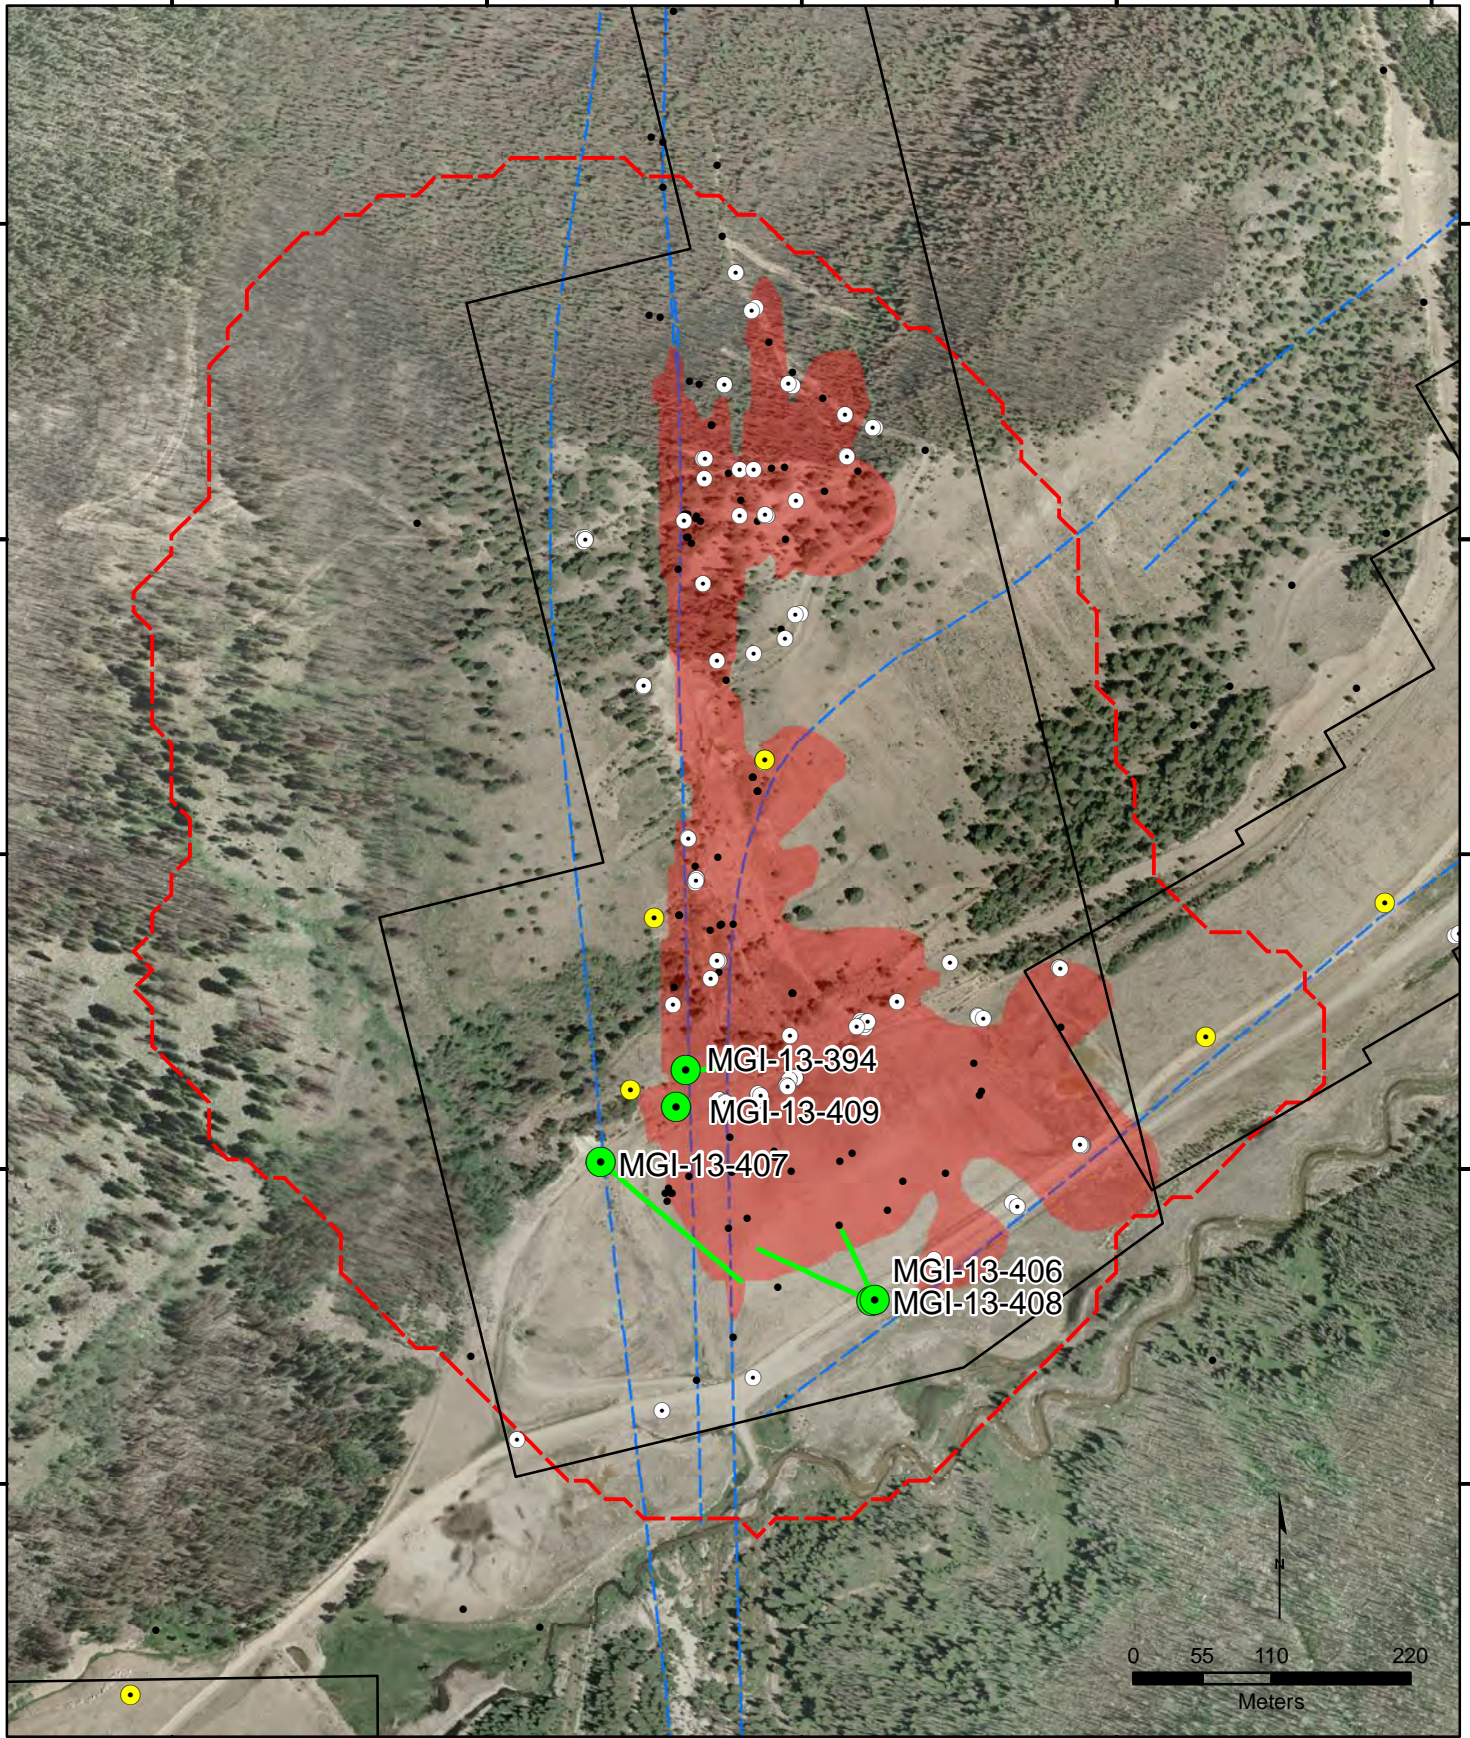

- NR DDHs
- MGI 2013 DDHs
- MGI 2009-2012 DDHs
- Pre-MGI DDHs
- Patented Property
- Resource Pit 2012
- Resource

**Golden Meadows Project
West End Prospect
Drill Hole Location Map
January 24, 2014**

631000

631500

4973500

4973500

4973000

4973000

**631000
Legend**

- NR DDHs
- MGI 2013 DDHs
- MGI 2009-2012 DDHs
- Pre-MGI DDHs
- Patented Property
- Resource Pit 2012
- Resource

**Golden Meadows Project
Hangar Flats Prospect
Drill Hole Location Map
January 24, 2014**