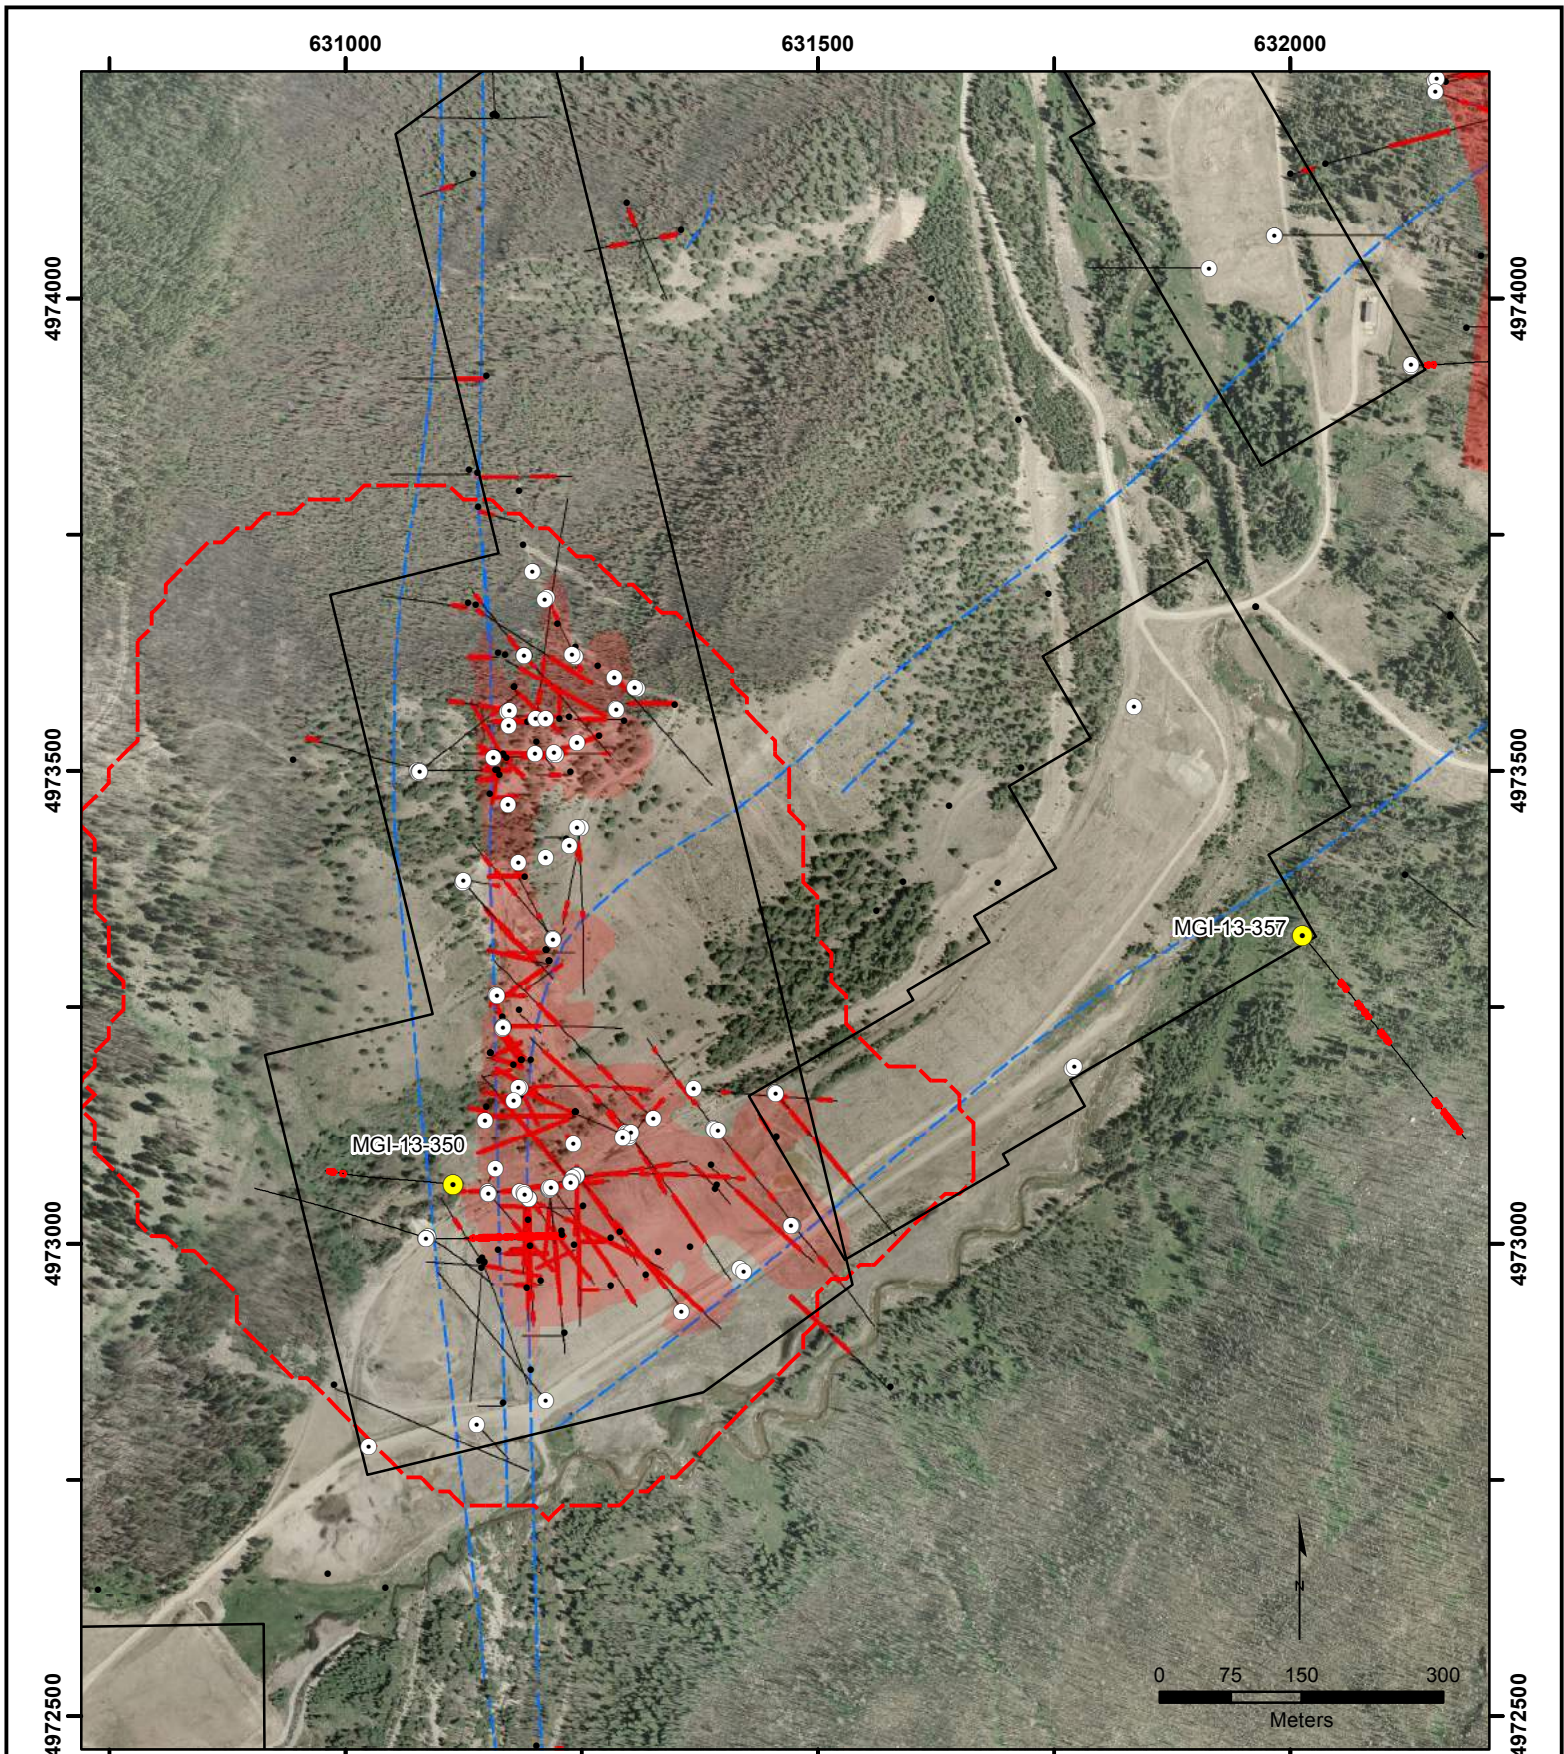

631000

631500

632000

4977000

4977000

4976500

4976500

4976000

4976000

4975500

4975500

631000

631500

632000

Legend

- MGI 2013 DDHs
- MGI 2009-2012 DDHs
- Pre-MGI DDHs
- Patented Property
- Resource Pit 2012
- Resource
- Drill Hole Trace
- Mineralized Interval

**Golden Meadows Project
Yellow Pine Prospect
MGI Drill Hole Location Map
April 12, 2013**

- Legend**
- MGI 2013 DDHs
 - MGI 2009-2012 DDHs
 - Pre-MGI DDHs
 - Patented Property
 - Resource Pit 2012
 - Resource
 - Drill Hole Trace
 - Mineralized Interval

**Golden Meadows Project
Hangar Flats Prospect
MGI Drill Hole Location Map
April 12, 2013**