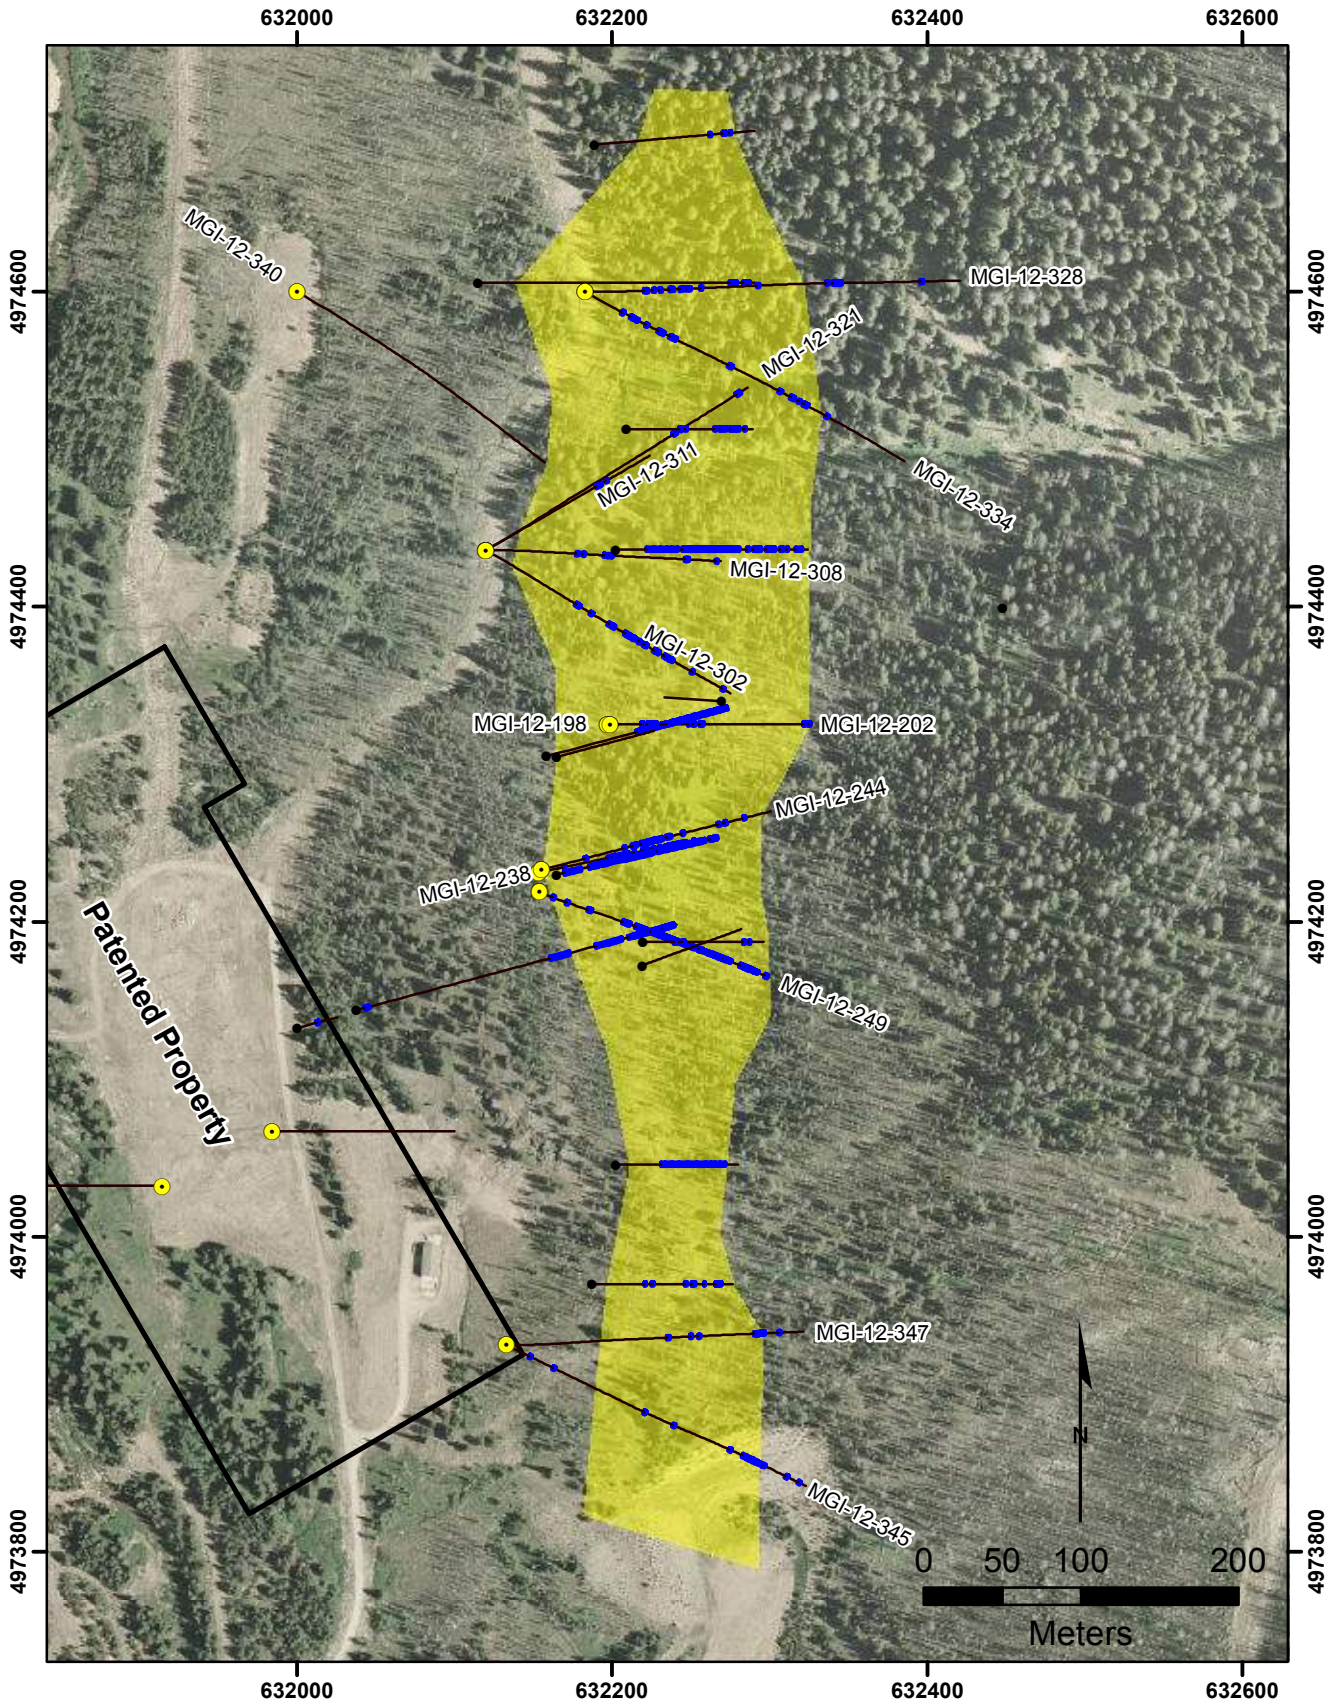

**Legend**

- Area of positive 2012 drill results
- MGI DDHs
- Pre-Midas DDHs
- Drill Hole Trace
- >0.3 g/t Au

**Golden Meadows Project  
Scout Prospect  
Drill Hole Location Map  
January 14, 2013**

**Legend**

- Area of positive 2012 drill results
- MGI DDHs
- Pre-Midas DDHs
- >0.05% Sb
- Drill Hole Trace

**Golden Meadows Project  
Scout Prospect  
Drill Hole Location Map  
January 14, 2013**

# Golden Meadows Project Scout Prospect

Long Section Looking West  
225' corridor