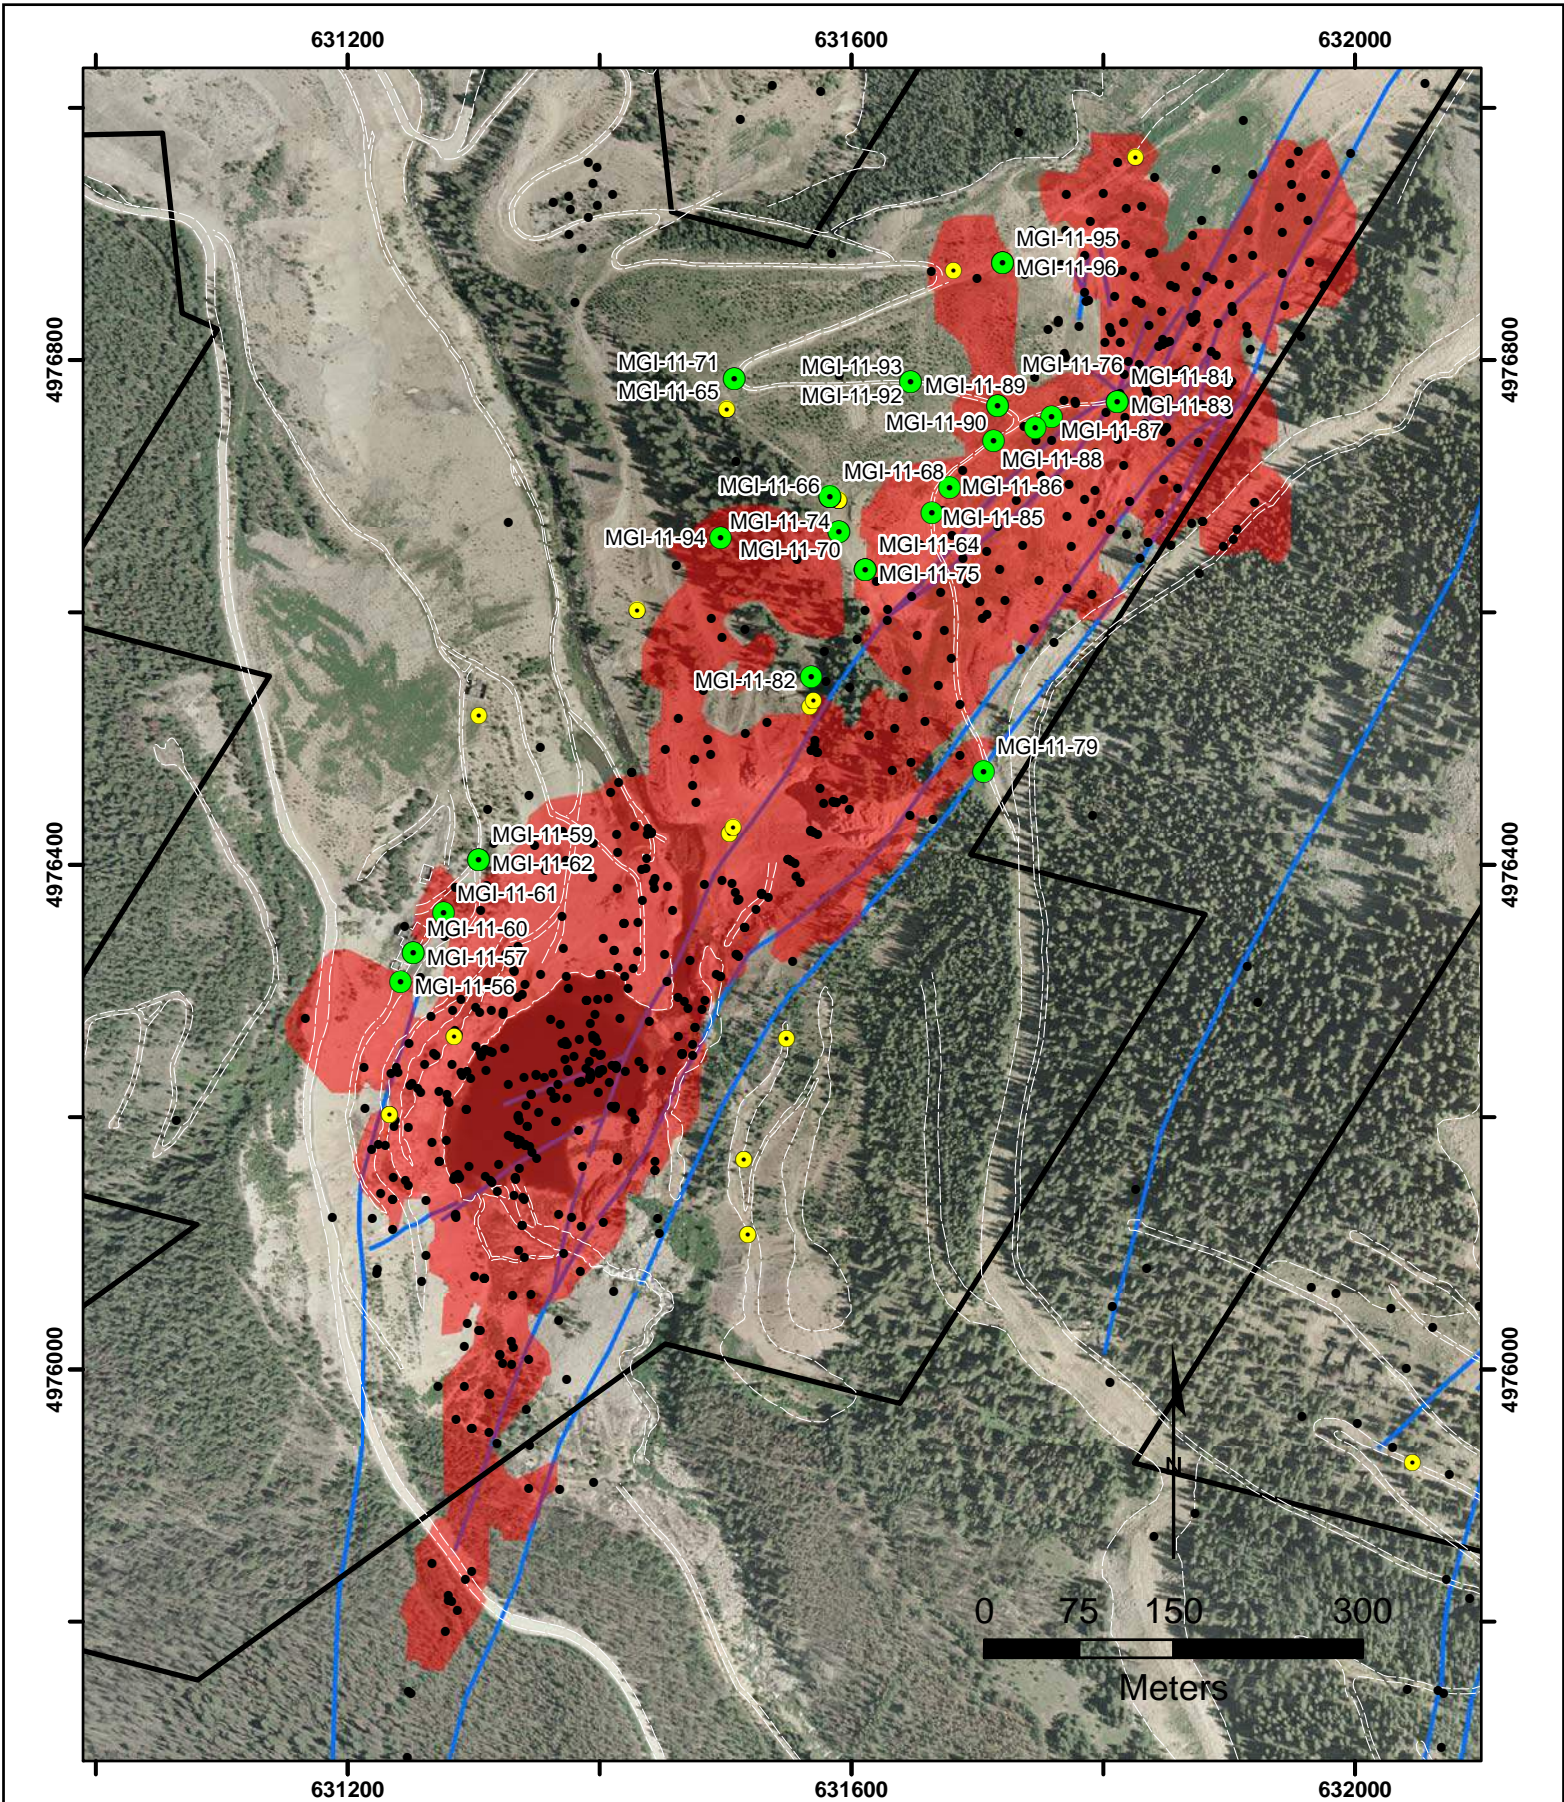

- 2011 MGI DDHs
- 2011 MGI Proposed DDHs
- Historic DDHs
- Hangar Flats >0.65 g/t

**Golden Meadows Project  
Hangar Flats Prospect  
Drill Hole Location Map**

September 06, 2011

- 2011 MGI DDHs
- 2011 MGI Proposed DDHs
- Historic DDHs
- Yellow Pine >0.65 g/t

## Golden Meadows Project Yellow Pine Prospect Drill Hole Location Map

September 06, 2011