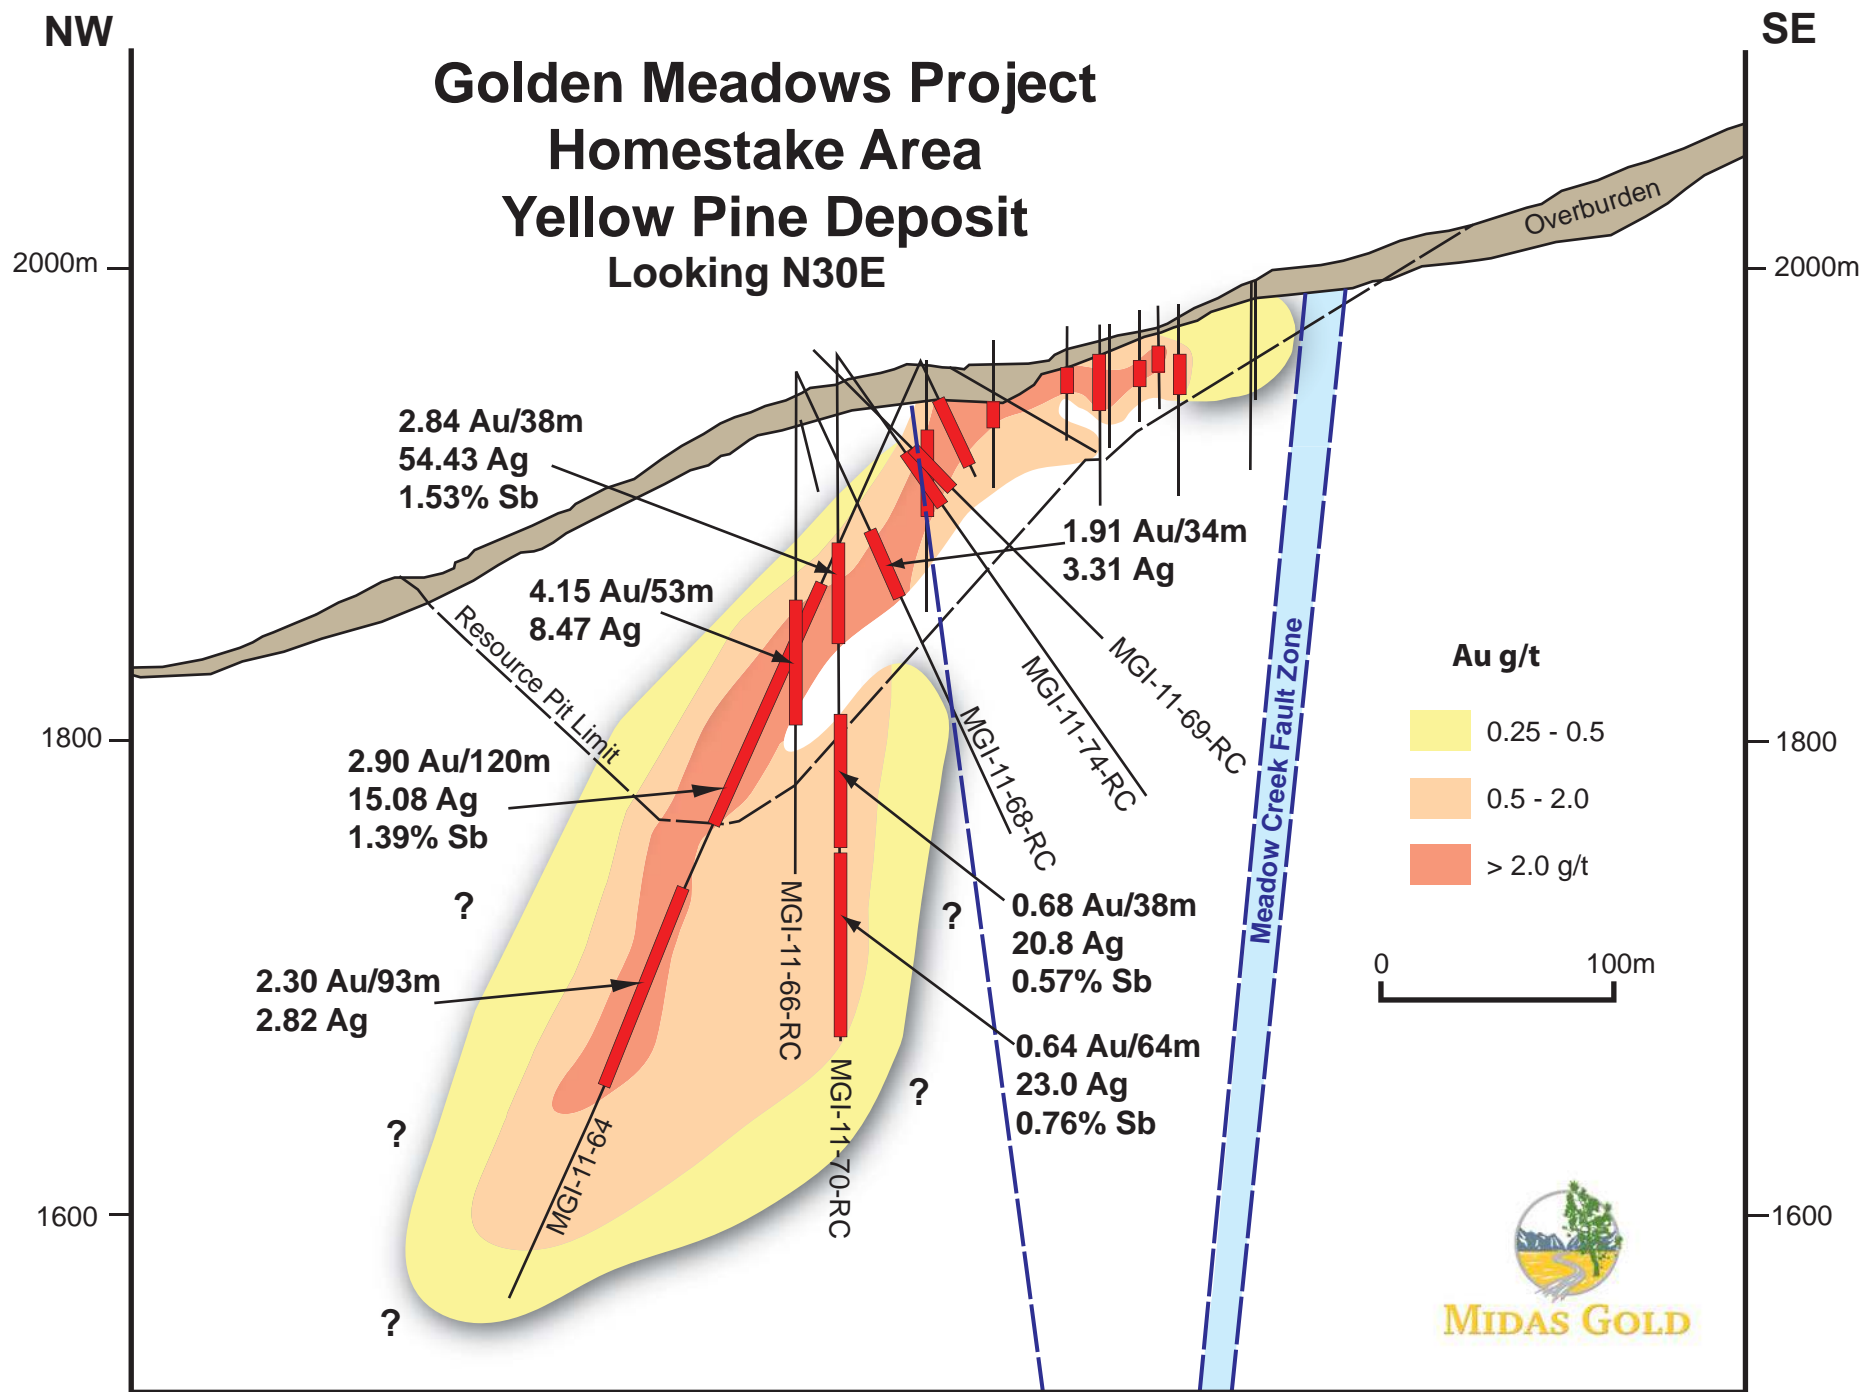

- 2011 MGI DDHs
- 2011 Proposed DDHs
- Historic DDHs
- Hangar Flats >0.65 g/t

Golden Meadows Project
Hangar Flats Prospect
Drill Hole Location Map
 September 30, 2011

- 2011 MGI DDHs
- 2011 Proposed DDHs
- Historic DDHs
- Yellow Pine >0.65 g/t

Golden Meadows Project Yellow Pine Prospect Drill Hole Location Map

September 30, 2011

Golden Meadows Project Homestake Area Yellow Pine Deposit Looking N30E

Au g/t

- 0.25 - 0.5
- 0.5 - 2.0
- > 2.0 g/t

0 100m

NW

SE

Golden Meadows Project Yellow Pine Deposit Looking N30E

MIDAS GOLD

Golden Meadows Project Hangar Flats Deposit Looking N50E