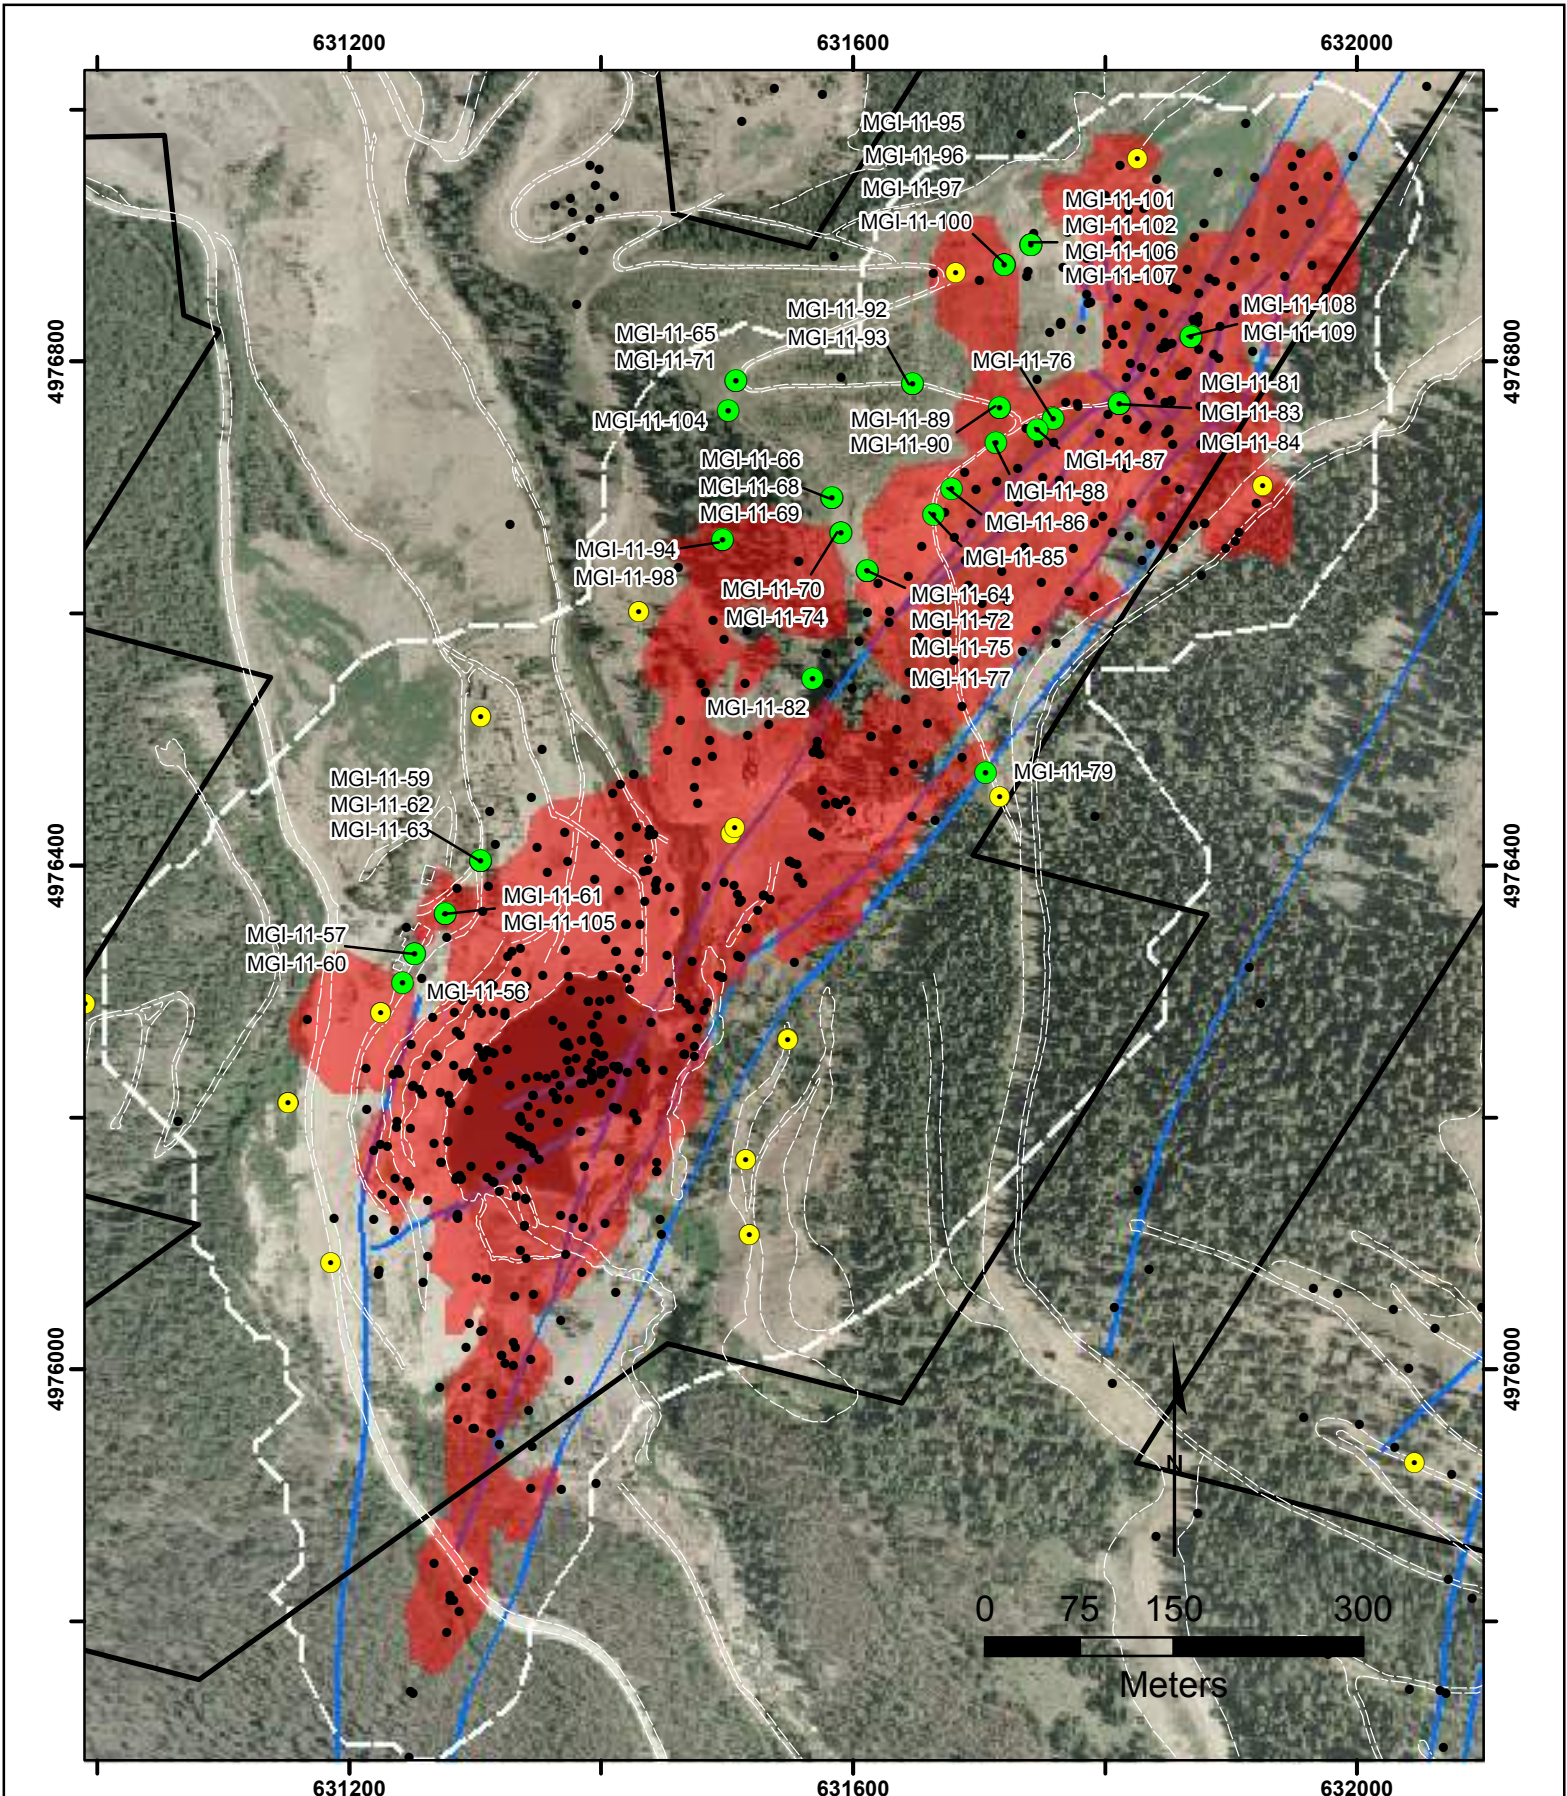

- 2011 MGI DDHs
- 2011 Proposed DDHs
- Historic DDHs
- Hangar Flats >0.65 g/t

Golden Meadows Project
Hangar Flats Prospect
Drill Hole Location Map
 September 30, 2011

- 2011 MGI DDHs
- 2011 Proposed DDHs
- Historic DDHs
- Yellow Pine >0.65 g/t

Golden Meadows Project Yellow Pine Prospect Drill Hole Location Map

September 30, 2011

Golden Meadows Project Homestake Area Yellow Pine Deposit Looking N30E

Au g/t

- 0.25 - 0.5
- 0.5 - 2.0
- > 2.0 g/t

0 100m