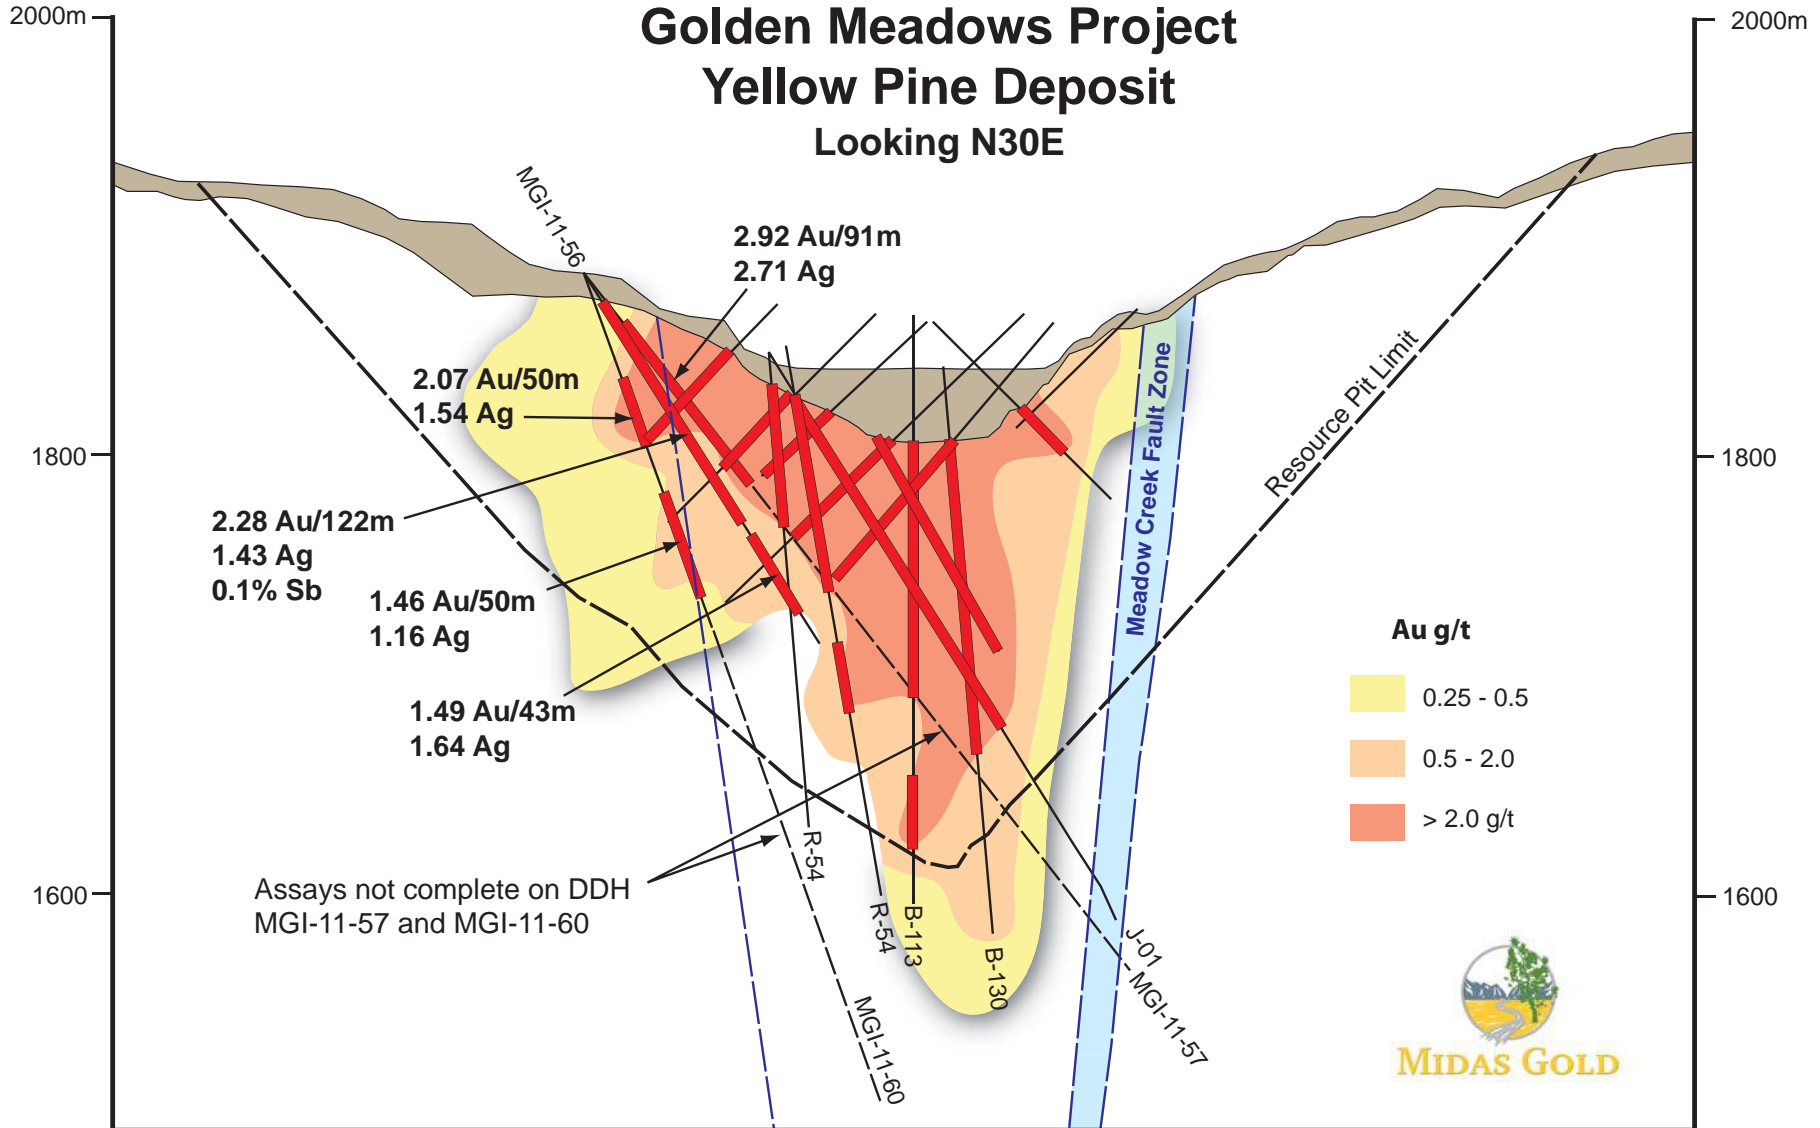

- 2011 MGI DDHs
- 2011 Proposed DDHs
- Historic DDHs
- Hangar Flats >0.65 g/t

Golden Meadows Project
Hangar Flats Prospect
Drill Hole Location Map
 September 30, 2011

- 2011 MGI DDHs
- 2011 Proposed DDHs
- Historic DDHs
- Yellow Pine >0.65 g/t

Golden Meadows Project Yellow Pine Prospect Drill Hole Location Map

September 30, 2011

Golden Meadows Project Homestake Area Yellow Pine Deposit Looking N30E

Au g/t

- 0.25 - 0.5
- 0.5 - 2.0
- > 2.0 g/t

0 100m

NW

SE

Golden Meadows Project Yellow Pine Deposit Looking N30E

MIDAS GOLD

Golden Meadows Project Hangar Flats Deposit Looking N50E