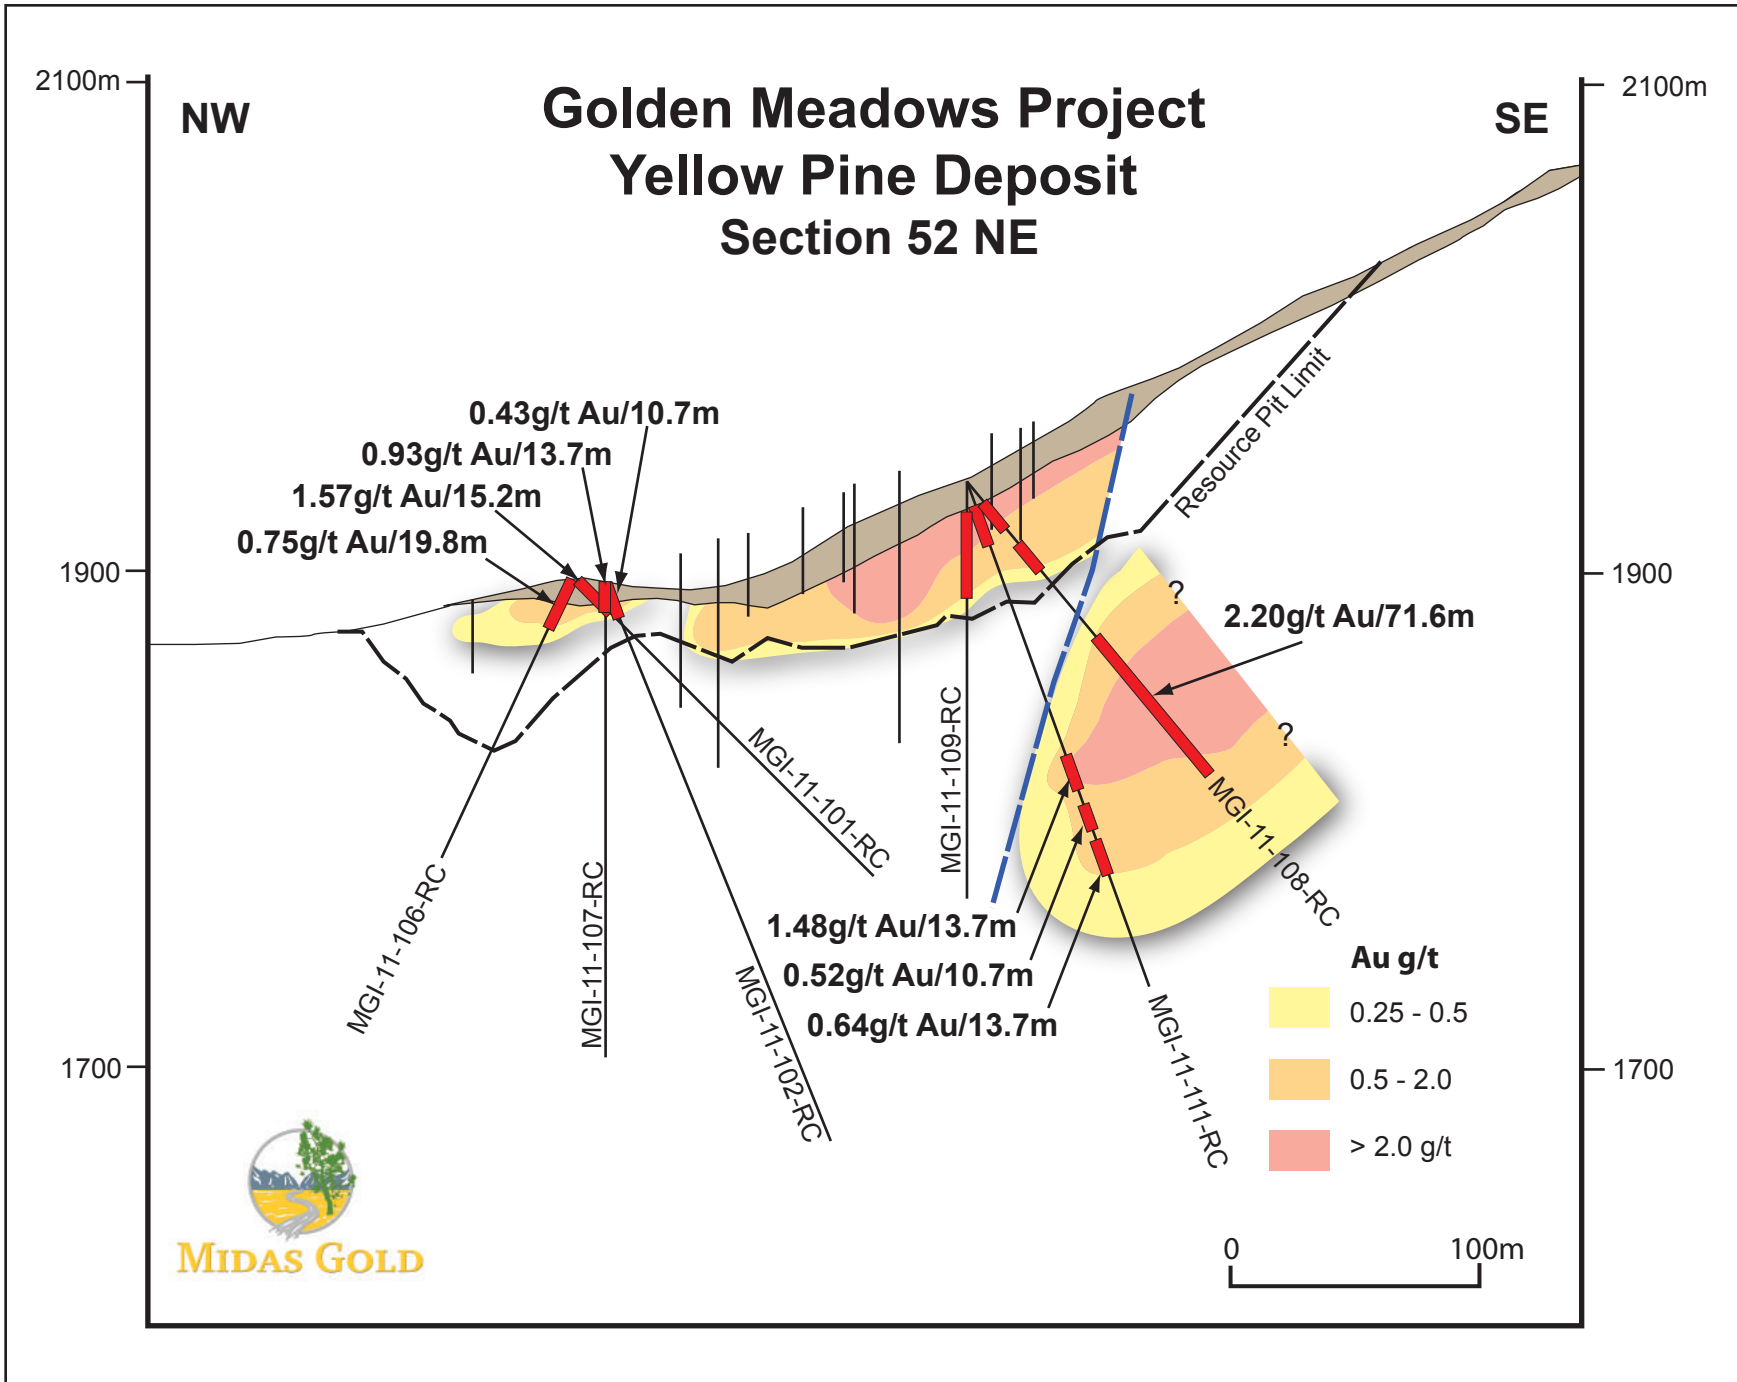

- 2011 MGI DDHs
- 2011 Proposed DDHs
- Historic DDHs
- Hangar Flats >0.65 g/t

**Golden Meadows Project  
Hangar Flats Prospect  
Drill Hole Location Map**  
December 09, 2011

# Golden Meadows Project Yellow Pine Deposit Section 52 NE

# Golden Meadows Project Hangar Flats Deposit Section 20 NE